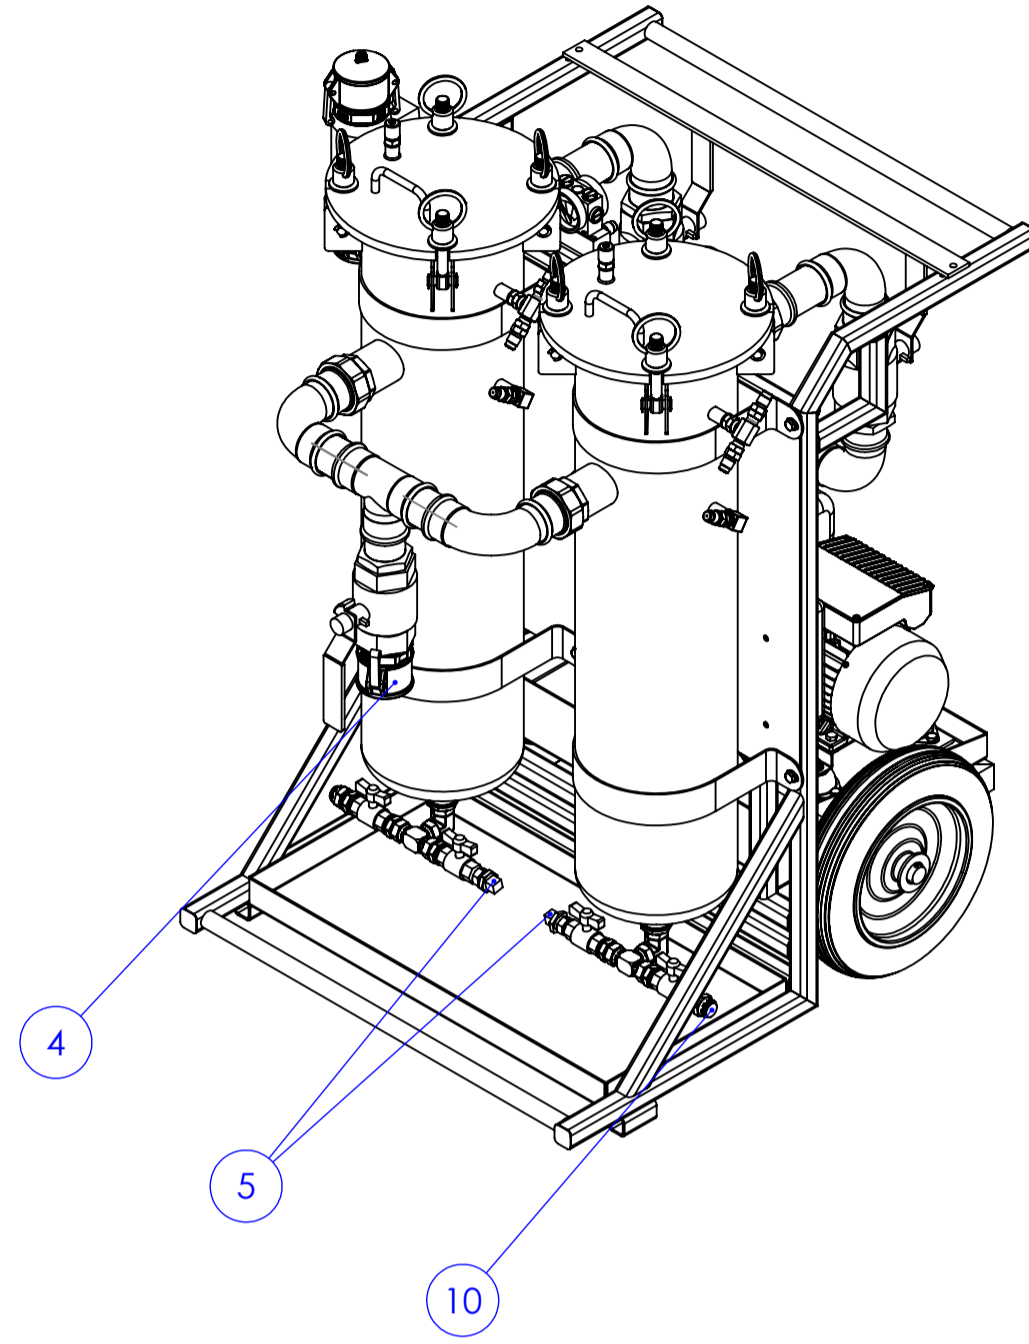

1	PIUSI E300 PUMP
2	SIZE 2 FILTER HOUSING
3	2" CAMLOCK INLET
4	2" CAMLOCK OUTLET
5	WATER SENSOR
6	START/STOP BOX
7	CONTROL PANEL
8	DIFFERENTIAL PRESSURE GAUGE
9	2" FLOW METER
10	1/2" BSPP DRAIN
11	PRESSURE GAUGE

REVISIONS				
ZONE	REV.	DESCRIPTION	DATE	APPROVED
	A	INITIAL ISSUE	28/04/2021	MD
	B	DESIGN REVIEW	27/01/2023	MD
	C	DESIGN REVIEW	22/03/2023	MD

INDUSTRIAL POWER UNITS	
CONCRETE	
STEEL	
WELDED	
RIVETS	
MATERIAL	
BS EN 10025 S275	
MASS	
227 kg	

DRAWING TITLE	
DDM2-2-50-TWIN	
DRAWN	HW
DATE	28/04/2021
APPROVED	MD
DATE	28/04/2021
CUSTOMER * PROPOSAL ONLY *	
PROJECT TITLE * PROPOSAL ONLY *	
PROJECT REFERENCE * PROPOSAL ONLY *	
SCALE	1:10
SHEET	A1
1 OF 1	REVISION
C	C