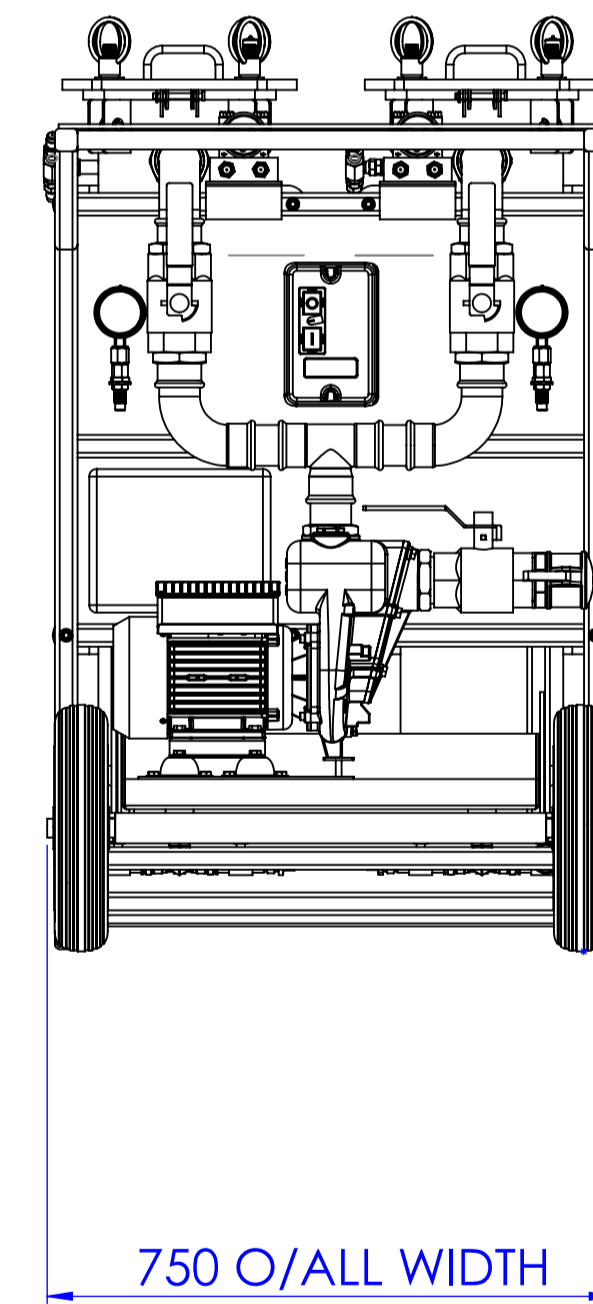

1	PIUSI E300 PUMP
2	SIZE 2 FILTER HOUSING
3	2" CAMLOCK INLET
4	2" CAMLOCK OUTLET
5	WATER SENSOR
6	START/STOP BOX
7	CONTROL PANEL
8	DIFFERENTIAL PRESSURE GAUGE
9	2" FLOW METER
10	1/2" BSPP DRAIN
11	PRESSURE GAUGE

REVISIONS				
ZONE	REV.	DESCRIPTION	DATE	APPROVED
	A	INITIAL ISSUE	28/04/2021	MD
	B	DESIGN REVIEW	27/01/2023	MD
	C	DESIGN REVIEW	22/03/2023	MD

INDUSTRIAL POWER UNITS	
CONCRETE	
STEEL	
WELDED	
RIVETS	
MATERIAL	
BS EN 10025 S275	
MASS	
227 kg	

DRAWING TITLE	
DDM2-2-50-TWIN	
DRAWN	HW
DATE	28/04/2021
APPROVED	MD
DATE	28/04/2021
CUSTOMER * PROPOSAL ONLY *	
PROJECT TITLE * PROPOSAL ONLY *	
PROJECT REFERENCE * PROPOSAL ONLY *	
SCALE	1:10
SHEET	A1
1 OF 1	REVISION
C	C