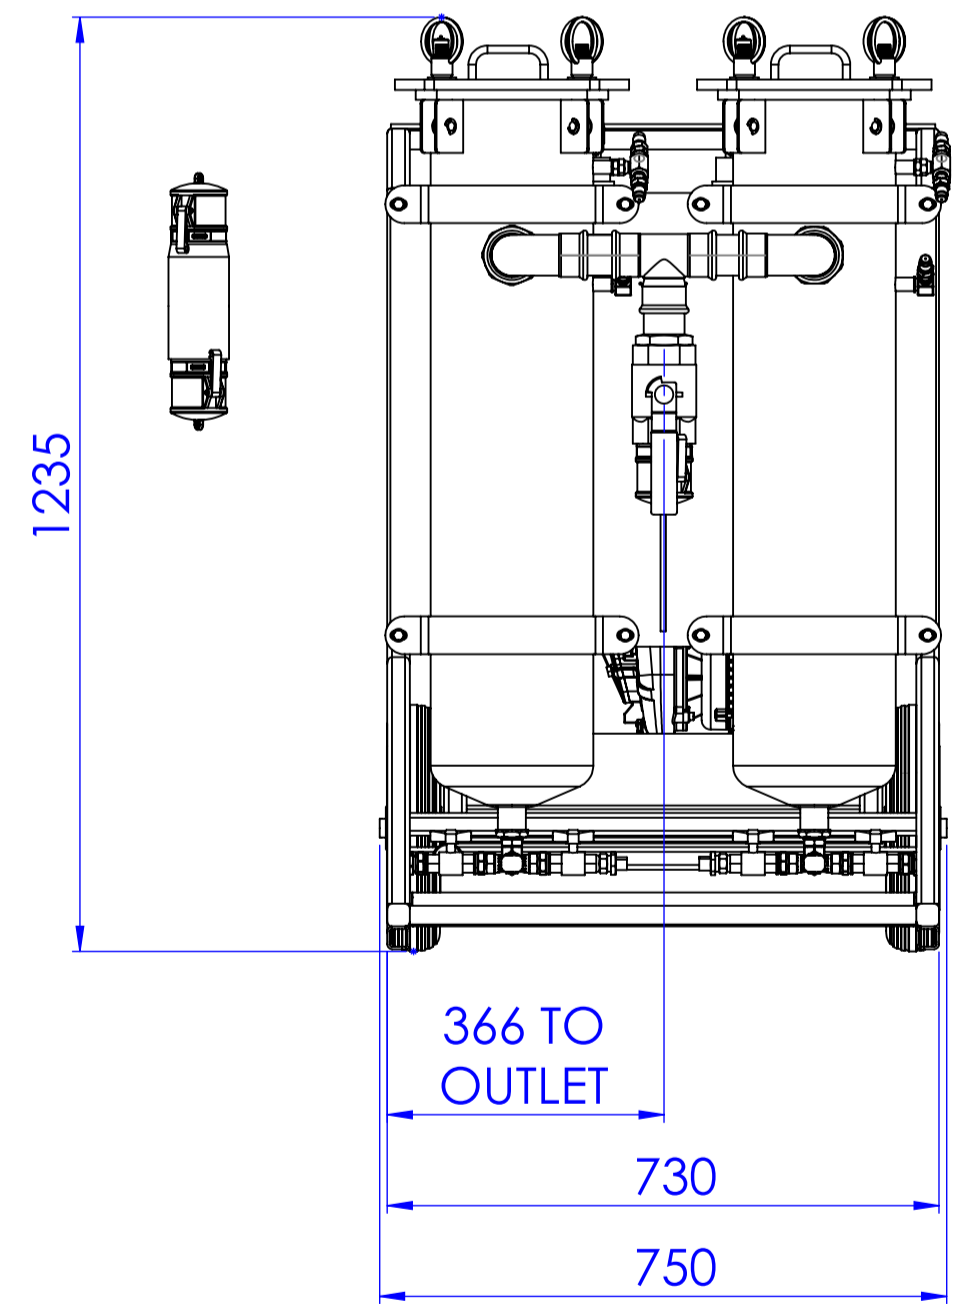

1	PIUSI E300 PUMP
2	SIZE 2 FILTER HOUSING
3	2" CAMLOCK INLET
4	2" CAMLOCK OUTLET
5	WATER SENSOR
6	START/STOP BOX
7	CONTROL PANEL
8	DIFFERENTIAL PRESSURE GAUGE
9	2" FLOW METER
10	1/2" BSPP DRAIN
11	PRESSURE GAUGE

REVISIONS				
ZONE	REV.	DESCRIPTION	DATE	APPROVED
	A	INITIAL ISSUE	28/04/2021	MD
	B	DESIGN REVIEW	27/01/2023	MD
	C	DESIGN REVIEW	22/03/2023	MD

INDUSTRIAL POWER UNITS	
CONCRETE	
STEEL	
WELDED	
RIVETS	
MATERIAL	
BS EN 10025 S275	
MASS	
227 kg	

DRAWING TITLE	
DDM2-2-50-TWIN	
DRAWN	HW
DATE	28/04/2021
APPROVED	MD
DATE	28/04/2021
CUSTOMER * PROPOSAL ONLY *	
PROJECT TITLE * PROPOSAL ONLY *	
PROJECT REFERENCE * PROPOSAL ONLY *	
SCALE	1:10
SHEET	A1
1 OF 1	REVISION
C	C