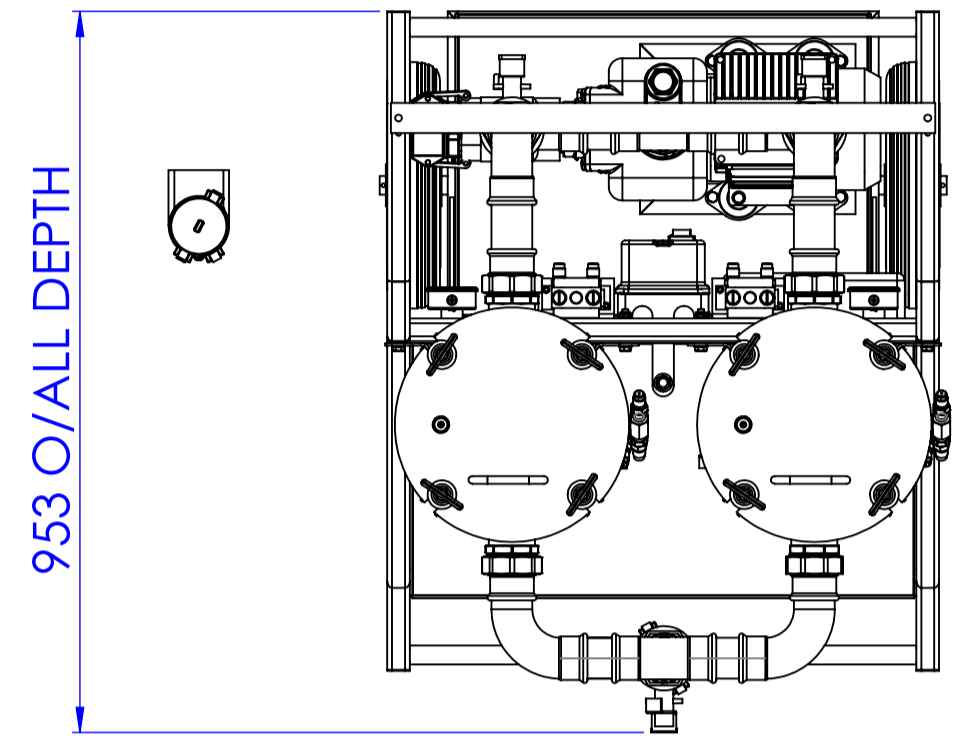

1	PIUSI E300 PUMP
2	SIZE 2 FILTER HOUSING
3	2" CAMLOCK INLET
4	2" CAMLOCK OUTLET
5	WATER SENSOR
6	START/STOP BOX
7	CONTROL PANEL
8	DIFFERENTIAL PRESSURE GAUGE
9	2" FLOW METER
10	1/2" BSPP DRAIN
11	PRESSURE GAUGE

REVISIONS				
ZONE	REV.	DESCRIPTION	DATE	APPROVED
	A	INITIAL ISSUE	28/04/2021	MD
	B	DESIGN REVIEW	27/01/2023	MD
	C	DESIGN REVIEW	22/03/2023	MD

INDUSTRIAL POWER UNITS	
CONCRETE	
STEEL	
WELDED	
RIVETS	
MATERIAL	
BS EN 10025 S275	
MASS	
227 kg	

DRAWING TITLE	
DDM2-2-50-TWIN	
DRAWN	HW
DATE	28/04/2021
APPROVED	MD
DATE	28/04/2021
CUSTOMER * PROPOSAL ONLY *	
PROJECT TITLE * PROPOSAL ONLY *	
PROJECT REFERENCE * PROPOSAL ONLY *	
SCALE	1:10
SHEET	A1
1 OF 1	REVISION
C	C