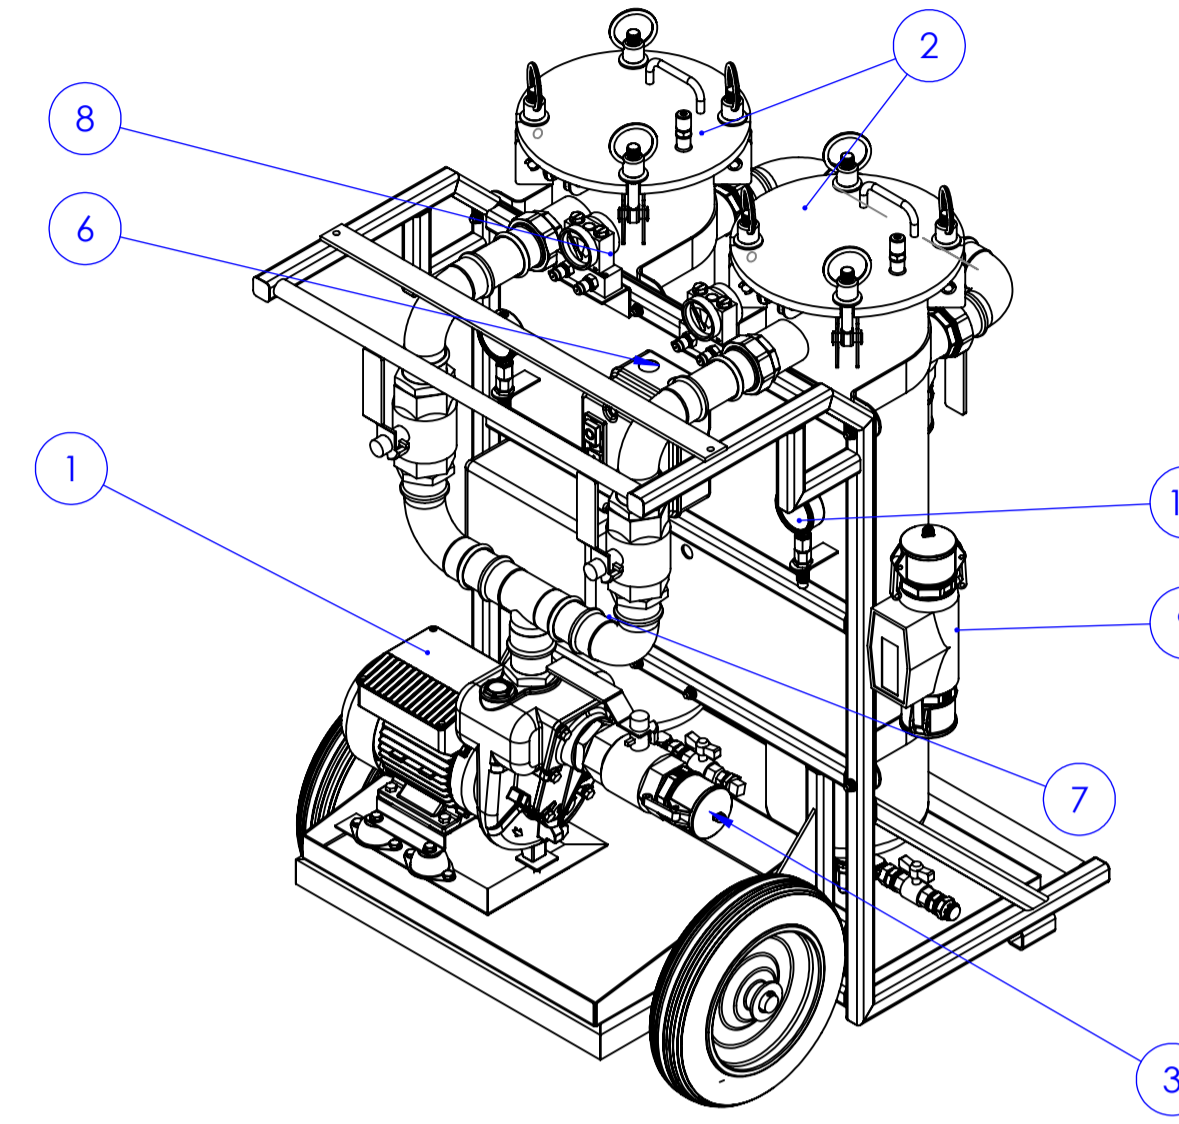

1	PIUSI E300 PUMP
2	SIZE 2 FILTER HOUSING
3	2" CAMLOCK INLET
4	2" CAMLOCK OUTLET
5	WATER SENSOR
6	START/STOP BOX
7	CONTROL PANEL
8	DIFFERENTIAL PRESSURE GAUGE
9	2" FLOW METER
10	1/2" BSPP DRAIN
11	PRESSURE GAUGE

REVISIONS				
ZONE	REV.	DESCRIPTION	DATE	APPROVED
	A	INITIAL ISSUE	28/04/2021	MD
	B	DESIGN REVIEW	27/01/2023	MD
	C	DESIGN REVIEW	22/03/2023	MD

INDUSTRIAL POWER UNITS	
CONCRETE	
STEEL	
WELDED	
RIVETS	
MATERIAL	
BS EN 10025 S275	
MASS	
227 kg	

DRAWING TITLE	
DDM2-2-50-TWIN	
DRAWN	HW
DATE	28/04/2021
APPROVED	MD
DATE	28/04/2021
CUSTOMER * PROPOSAL ONLY *	
PROJECT TITLE * PROPOSAL ONLY *	
PROJECT REFERENCE * PROPOSAL ONLY *	
SCALE	1:10
SHEET	A1
1 OF 1	REVISION
C	C