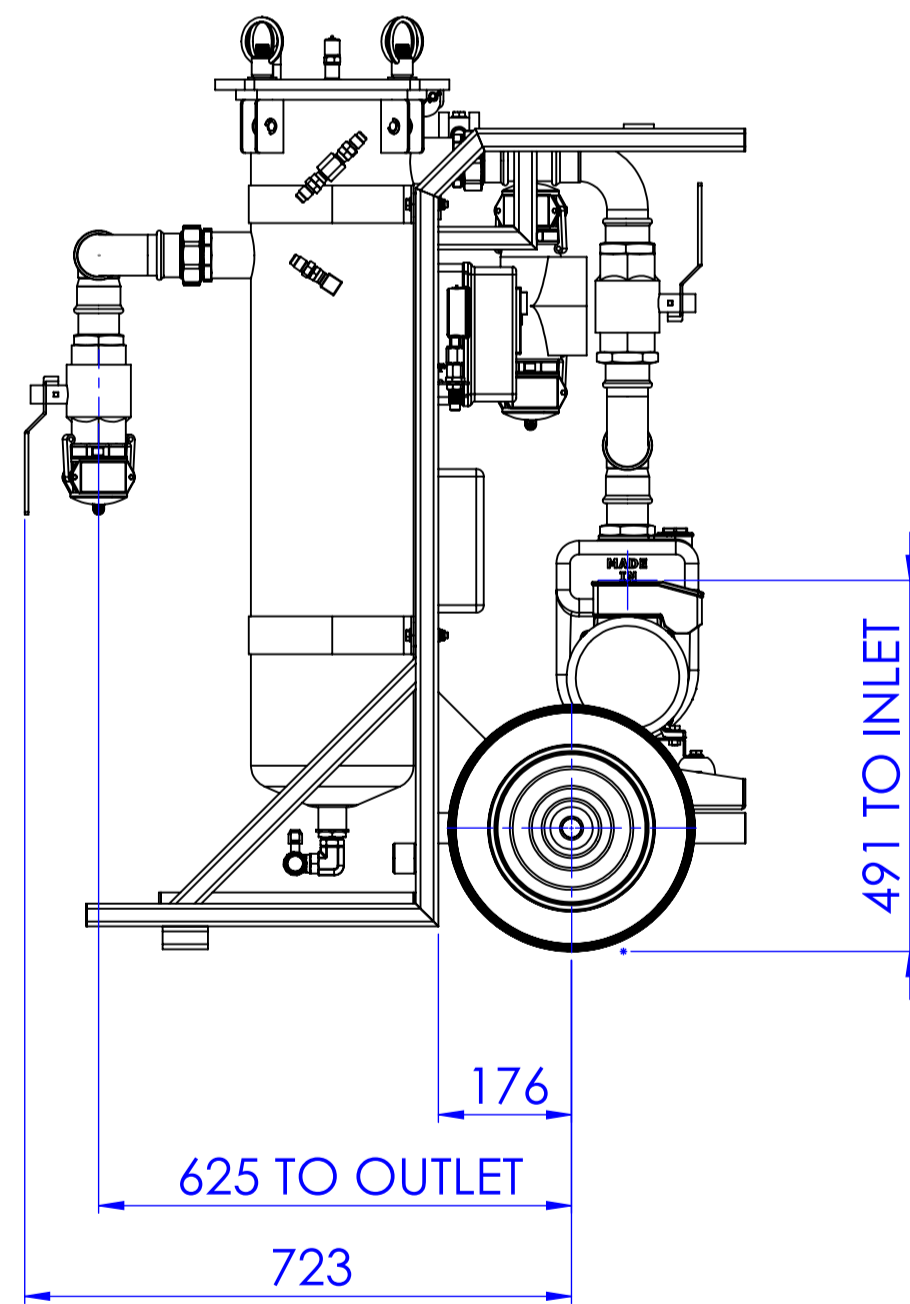

1	PIUSI E300 PUMP
2	SIZE 2 FILTER HOUSING
3	2" CAMLOCK INLET
4	2" CAMLOCK OUTLET
5	WATER SENSOR
6	START/STOP BOX
7	CONTROL PANEL
8	DIFFERENTIAL PRESSURE GAUGE
9	2" FLOW METER
10	1/2" BSPP DRAIN
11	PRESSURE GAUGE

REVISIONS				
ZONE	REV.	DESCRIPTION	DATE	APPROVED
	A	INITIAL ISSUE	28/04/2021	MD
	B	DESIGN REVIEW	27/01/2023	MD
	C	DESIGN REVIEW	22/03/2023	MD

INDUSTRIAL POWER UNITS	
CONCRETE	
STEEL	
WELDED	
RIVETS	
MATERIAL	
BS EN 10025 S275	
MASS	
227 kg	

DRAWING TITLE	
DDM2-2-50-TWIN	
DRAWN	HW
DATE	28/04/2021
APPROVED	MD
DATE	28/04/2021
CUSTOMER * PROPOSAL ONLY *	
PROJECT TITLE * PROPOSAL ONLY *	
PROJECT REFERENCE * PROPOSAL ONLY *	
SCALE	1:10
SHEET	A1
1 OF 1	REVISION
C	C